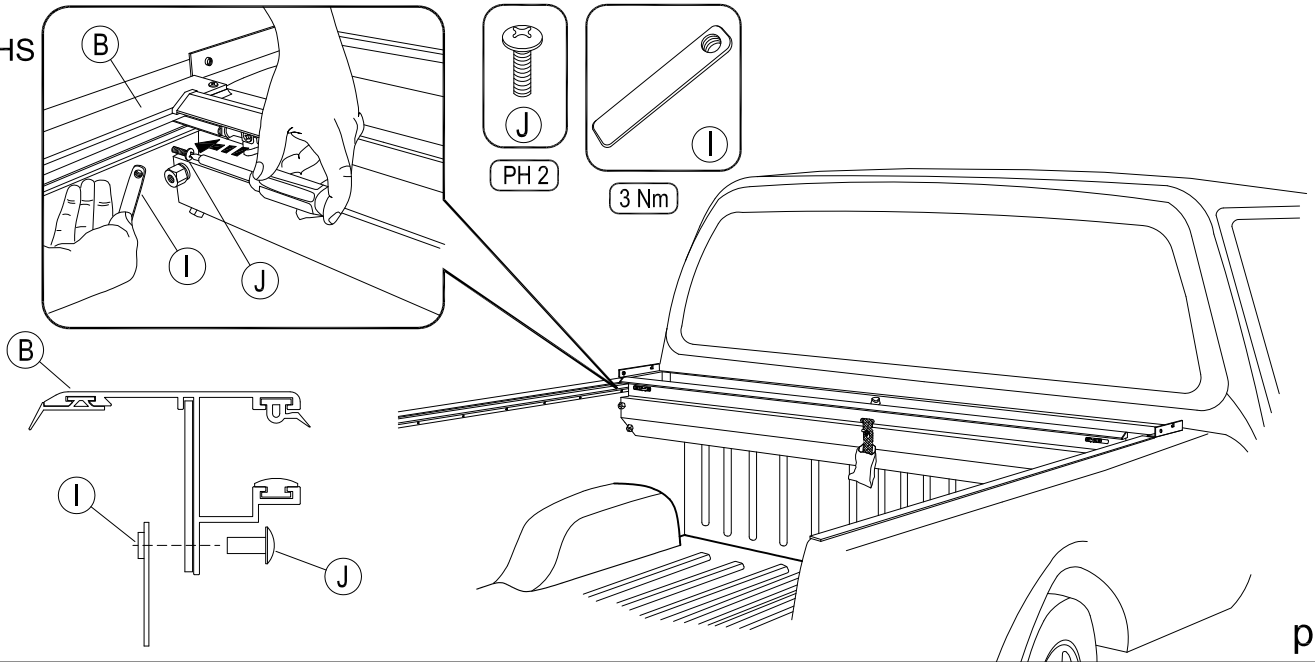

PARTS LIST

Item	Part Name	Qty.	Item	Part Name	Qty.	Item	Part Name	Qty.
A	Housing	1	G	5/16" Socket Cap Screw	6	M	#8 Tek Screw	5
B	Track	2	H	5/16" Lock Washer	6	N	Flat Head Lid Screw	2
C	Tailgate Extrusion	1	I	Cargo Nut	2	O	1/4-20 x 1" Bolt	2
D	Cargo Shield	1	J	#10-24 Screw	2	P	Allen Wrench	1
E	Drain Tube	2	K	1/4-20 x 3/8" Screw	4	Q	Vinyl Protectant	1
F	(R) Bed Clamp	6	L	Black Rubber Washer	4			

1 LHS = RHS

2

3 LHS = RHS

4

5 LHS = RHS

6 LHS = RHS

4 Nm

8 LHS = RHS