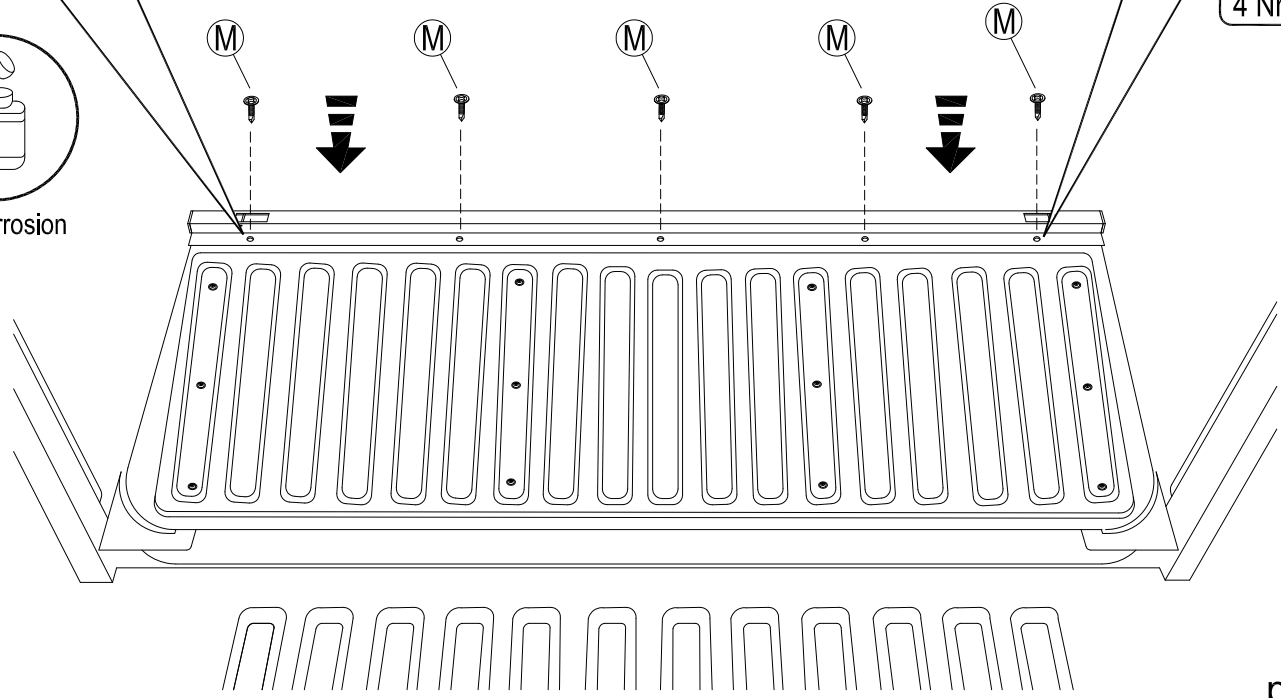

PARTS LIST

Item	Part Name	Qty.	Item	Part Name	Qty.	Item	Part Name	Qty.
A	Housing	1	G	5/16" Socket Cap Screw	6	M	#8 Tek Screw	5
B	Track	2	H	5/16" Lock Washer	6	N	Flat Head Lid Screw	2
C	Tailgate Extrusion	1	I	Cargo Nut	2	O	1/4-20 x 1" Bolt	2
D	Cargo Shield	1	J	#10-24 Screw	2	P	Allen Wrench	1
E	Drain Tube	2	K	1/4-20 x 3/8" Screw	4	Q	Vinyl Protectant	1
F	(U) Bed Clamp	6	L	Black Rubber Washer	4			

1

LHS = RHS

2

LHS = RHS

3

4

LHS = RHS

5

LHS = RHS

anti-corrosion

7

LHS = RHS

8

LHS = RHS

9

LHS = RHS